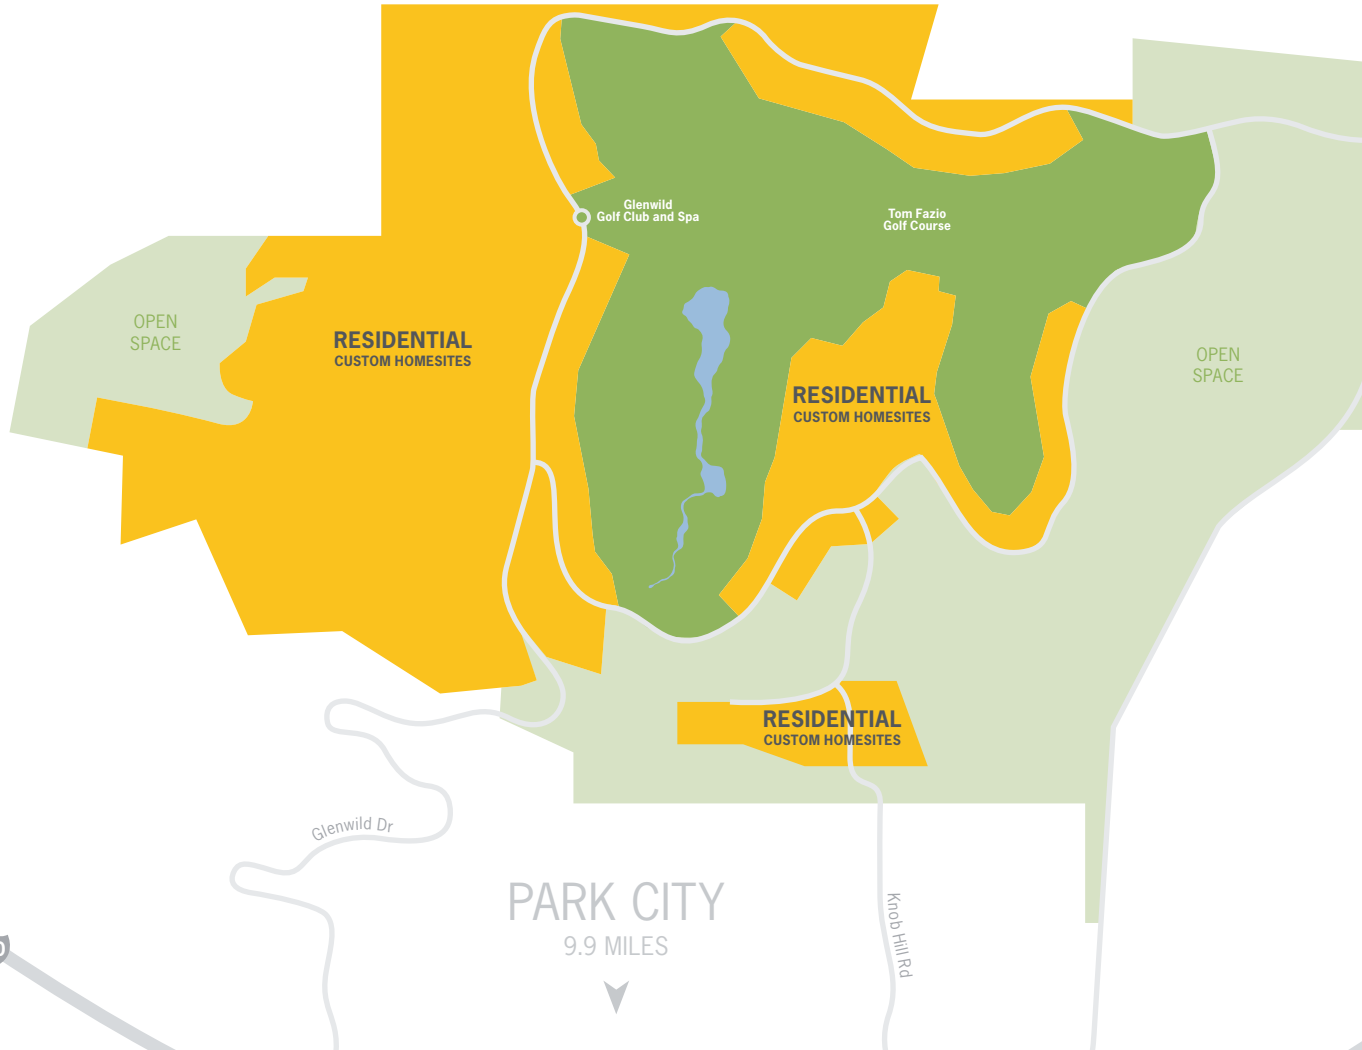

MAP NOT TO SCALE  
01/2016

dmbinc.com

← SALT LAKE CITY  
29.0 MILES

SILVER SUMMIT

Bitter Ranch Rd

PARK CITY  
9.9 MILES

80

80